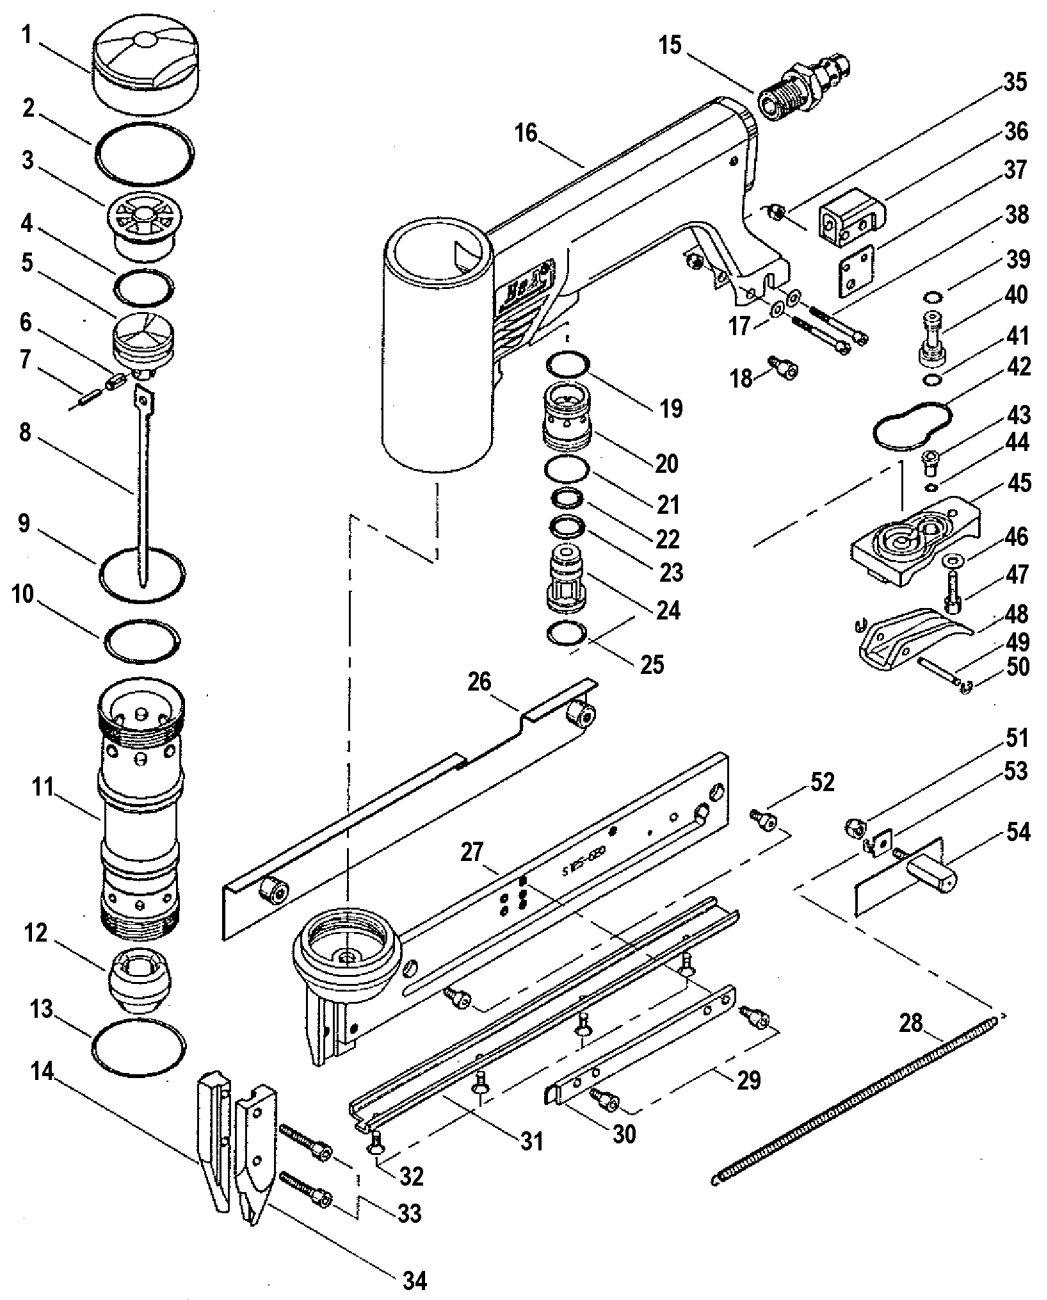

Typ
Type
Tipo

S 125-520

(Art.-Nr. 2252011000 Standardgerät/Basic model)

BA-T320

Parts List for S 125-520 Type 0

Item Number	Part Number	Description	Qty Required
1	000000-00	No Longer Available	1
2	000000-00	No Longer Available	1
3	000000-00	No Longer Available	1
4	BA-601170	O-RING	1
5	000000-00	No Longer Available	1
6	000000-00	No Longer Available	1
7	000000-00	No Longer Available	1
8	BA-2052001820	DRIVER	1
9	BA-600260	O-RING	1
10	BA-601200	O-RING	1
11	000000-00	No Longer Available	1
12	BA-2050001860	BUMPER	1
13	BA-600280	O-RING	1
14	000000-00	No Longer Available	1
15	000000-00	No Longer Available	1
16	000000-00	No Longer Available	1
17	000000-00	No Longer Available	1
18	000000-00	No Longer Available	1
19	000000-00	No Longer Available	1
20	BA-2040010451	VALVE CYLINDER	1
21	BA-600860	O-RING	1
22	BA-601570	O-RING	1
23	BA-601090	O-RING	1
24	BA-2040010460	VALVE SHAFT	1
25	BA-600140	O-RING	1
26	000000-00	No Longer Available	1
27	000000-00	No Longer Available	1

Parts List for S 125-520 Type 0

Item Number	Part Number	Description	Qty Required
28	000000-00	No Longer Available	1
29	000000-00	No Longer Available	2
30	000000-00	No Longer Available	1
31	000000-00	No Longer Available	1
32	000000-00	No Longer Available	4
33	000000-00	No Longer Available	2
34	000000-00	No Longer Available	1
35	BA-629210	LOCKING PAWL BOLT NU	1
36	000000-00	No Longer Available	1
37	000000-00	No Longer Available	1
38	000000-00	No Longer Available	1
39	BA-600820	O-RING	1
40	000000-00	No Longer Available	1
41	BA-600820	O-RING	1
42	BA-601020	O-RING	1
43	000000-00	No Longer Available	1
44	BA-600050	O-RING	1
45	BA-2040010422	VALVE CAP	1
46	000000-00	No Longer Available	1
47	BA-753410	ALLEN BOLT	1
48	000000-00	No Longer Available	1
49	BA-2000020470	VALVE TRIGGER PIN	1
50	000000-00	No Longer Available	2
51	BA-629210	LOCKING PAWL BOLT NU	1
52	000000-00	No Longer Available	2
53	000000-00	No Longer Available	1
54	000000-00	No Longer Available	1